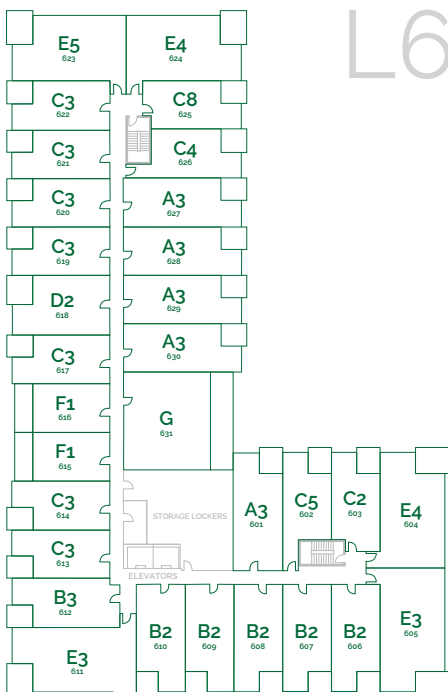

RADIUS

bridgeland

180 Colour Scheme 360 Colour Scheme

Updated: Aug 2021

Prices subject to change without notice. This is not an offering for sale. E. & E.O. GST is not included in the listed price. Condo fees are approximately \$0.45/sq.ft

RADIUS

bridgeland

180 Colour Scheme 360 Colour Scheme

Updated: August 2021

Prices subject to change without notice. This is not an offering for sale. E. & E.O. GST is not included in the listed price. Condo fees are approximately \$0.45/sq.ft