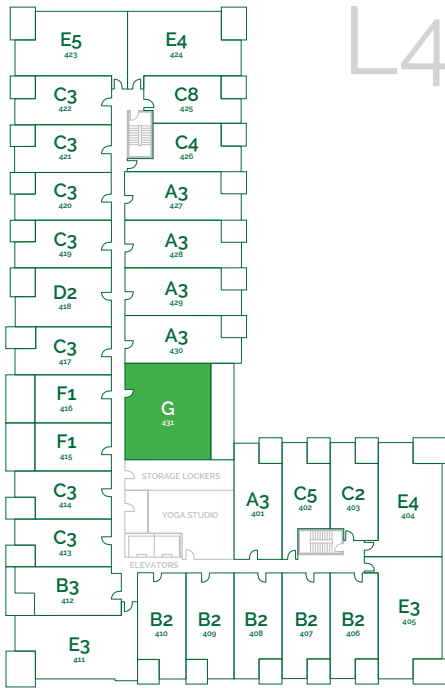

RADIUS

bridgeland

180 Colour Scheme 360 Colour Scheme

Updated: Aug 2021

Prices subject to change without notice. This is not an offering for sale. E. & E.O. GST is not included in the listed price. Condo fees are approximately \$0.45/sq.ft

RADIUS

bridgeland

180 Colour Scheme 360 Colour Scheme

Updated: August 2021

Prices subject to change without notice. This is not an offering for sale. E. & E.O. GST is not included in the listed price. Condo fees are approximately \$0.45/sq.ft