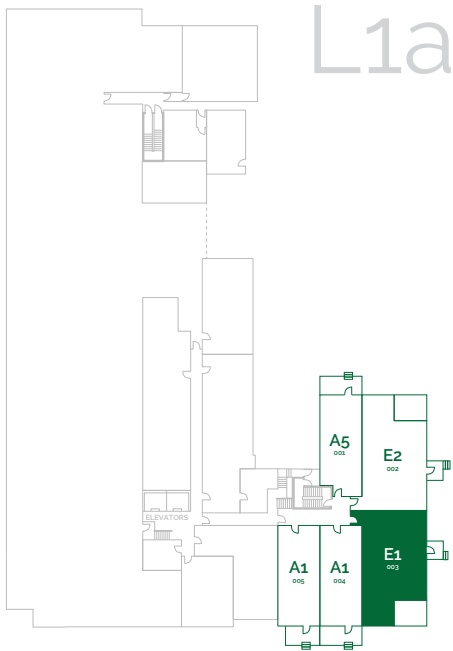

RADIUS

bridgeland

180 Colour Scheme 360 Colour Scheme

Updated: Aug 2021

Prices subject to change without notice. This is not an offering for sale. E. & E.O. GST is not included in the listed price. Condo fees are approximately \$0.45/sq.ft

RADIUS

bridgeland

180 Colour Scheme 360 Colour Scheme

Updated: August 2021

Prices subject to change without notice. This is not an offering for sale. E. & E.O. GST is not included in the listed price. Condo fees are approximately \$0.45/sq.ft