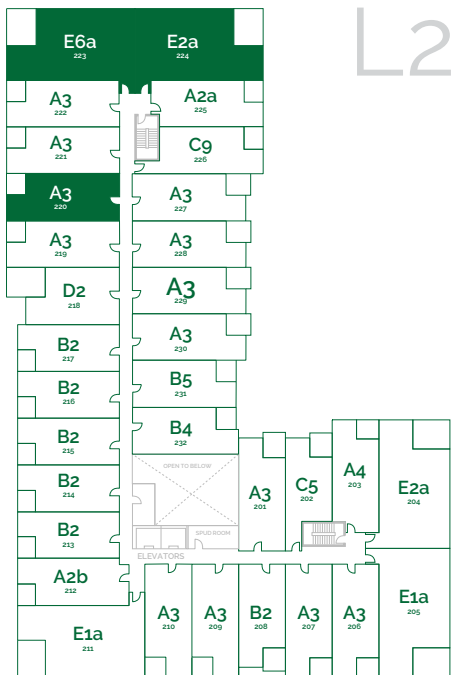

RADIUS

bridgeland

180 Colour Scheme 360 Colour Scheme

Updated: Aug 2021

Prices subject to change without notice. This is not an offering for sale. E. & E.O. GST is not included in the listed price. Condo fees are approximately \$0.45/sq.ft

RADIUS

bridgeland

180 Colour Scheme 360 Colour Scheme

Updated: August 2021

Prices subject to change without notice. This is not an offering for sale. E. & E.O. GST is not included in the listed price. Condo fees are approximately \$0.45/sq.ft