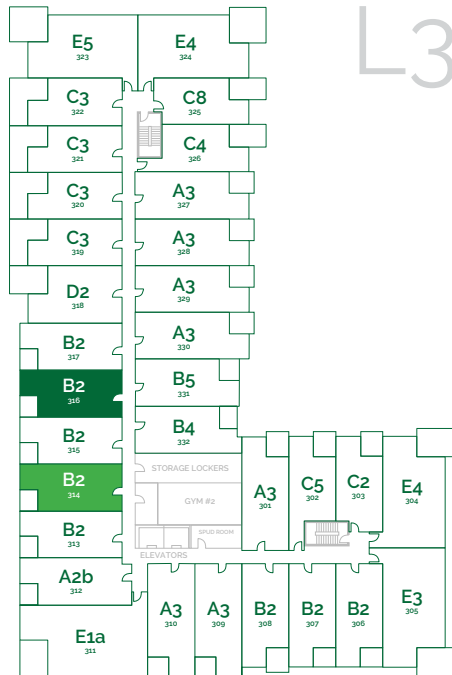

RADIUS

bridgeland

180 Colour Scheme 360 Colour Scheme

Updated: Aug 2021

Prices subject to change without notice. This is not an offering for sale. E. & E.O. GST is not included in the listed price. Condo fees are approximately \$0.45/sq.ft

RADIUS

bridgeland

180 Colour Scheme 360 Colour Scheme

Updated: August 2021

Prices subject to change without notice. This is not an offering for sale. E. & E.O. GST is not included in the listed price. Condo fees are approximately \$0.45/sq.ft