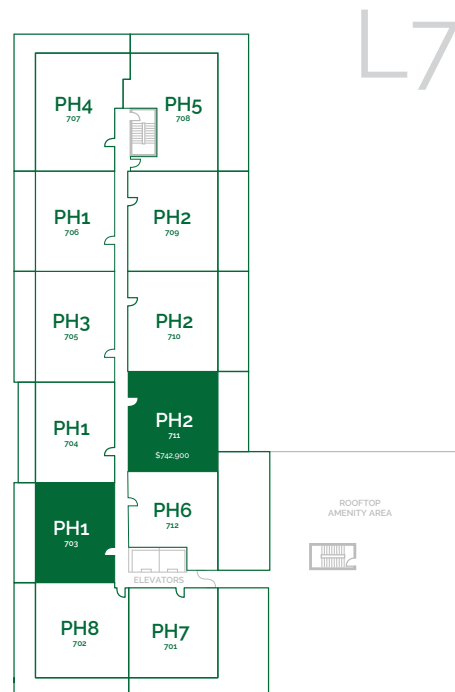

RADIUS

bridgeland

180 Colour Scheme 360 Colour Scheme

Updated: Aug 2021

Prices subject to change without notice. This is not an offering for sale. E. & E.O. GST is not included in the listed price. Condo fees are approximately \$0.45/sq.ft

RADIUS

bridgeland

180 Colour Scheme 360 Colour Scheme

Updated: August 2021

Prices subject to change without notice. This is not an offering for sale. E. & E.O. GST is not included in the listed price. Condo fees are approximately \$0.45/sq.ft