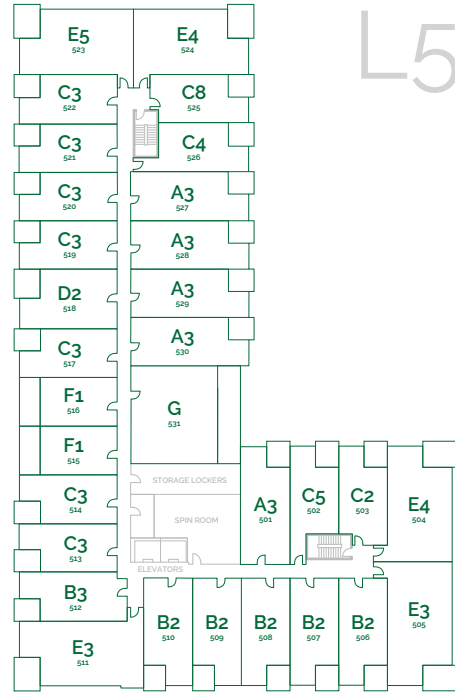

RADIUS

bridgeland

180 Colour Scheme 360 Colour Scheme

Updated: Aug 2021

Prices subject to change without notice. This is not an offering for sale. E. & E.O. GST is not included in the listed price. Condo fees are approximately \$0.45/sq.ft

RADIUS

bridgeland

180 Colour Scheme 360 Colour Scheme

Updated: August 2021

Prices subject to change without notice. This is not an offering for sale. E. & E.O. GST is not included in the listed price. Condo fees are approximately \$0.45/sq.ft