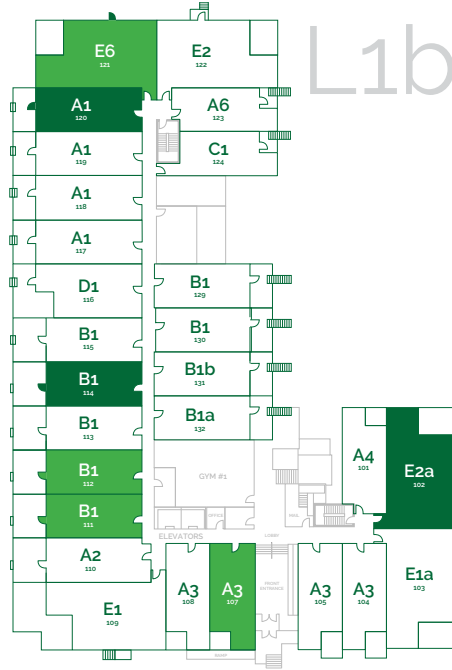

RADIUS

bridgeland

180 Colour Scheme 360 Colour Scheme

Updated: Aug 2021

Prices subject to change without notice. This is not an offering for sale. E. & E.O. GST is not included in the listed price. Condo fees are approximately \$0.45/sq.ft

RADIUS

bridgeland

180 Colour Scheme 360 Colour Scheme

Updated: August 2021

Prices subject to change without notice. This is not an offering for sale. E. & E.O. GST is not included in the listed price. Condo fees are approximately \$0.45/sq.ft